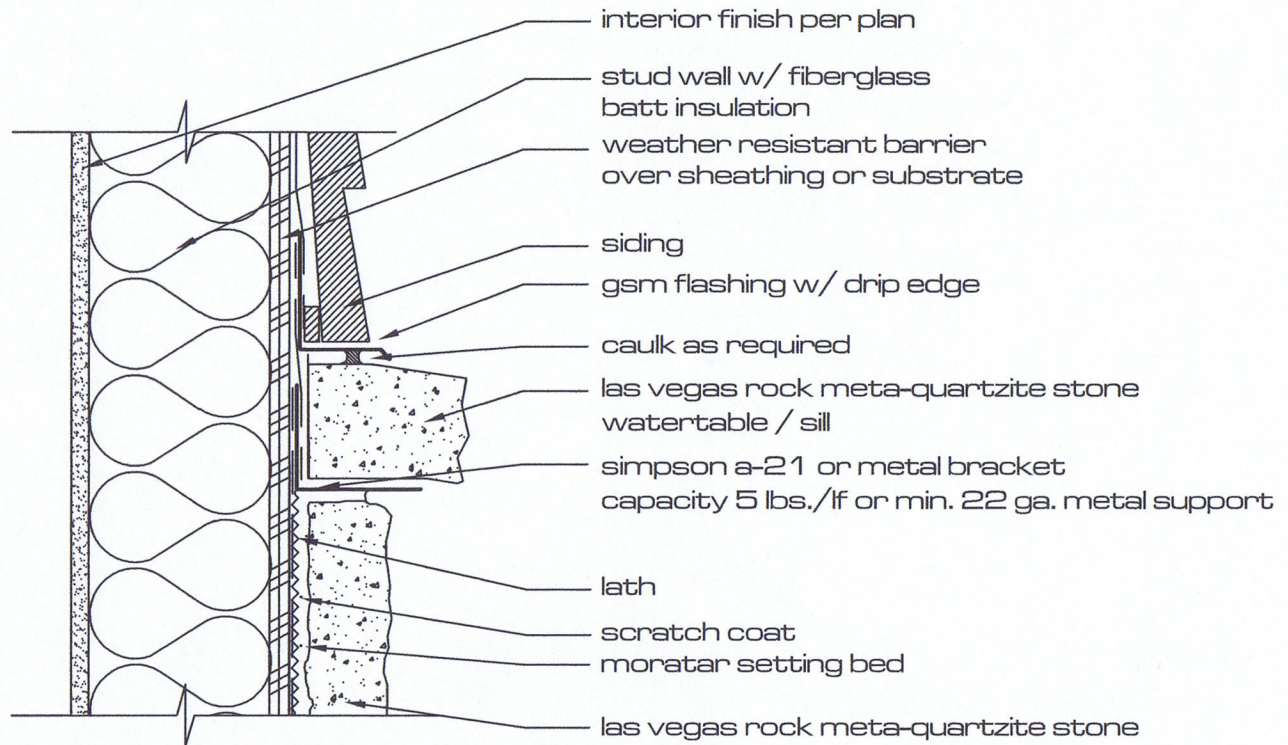

front

watertable / sill profile

○ watertable / sill @ siding  
scale: n.t.s.